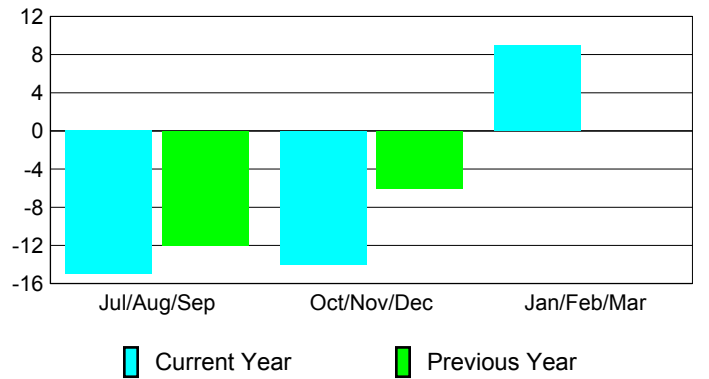

Comparison of Membership Gain/Loss

Current Year Compared to the Previous Year